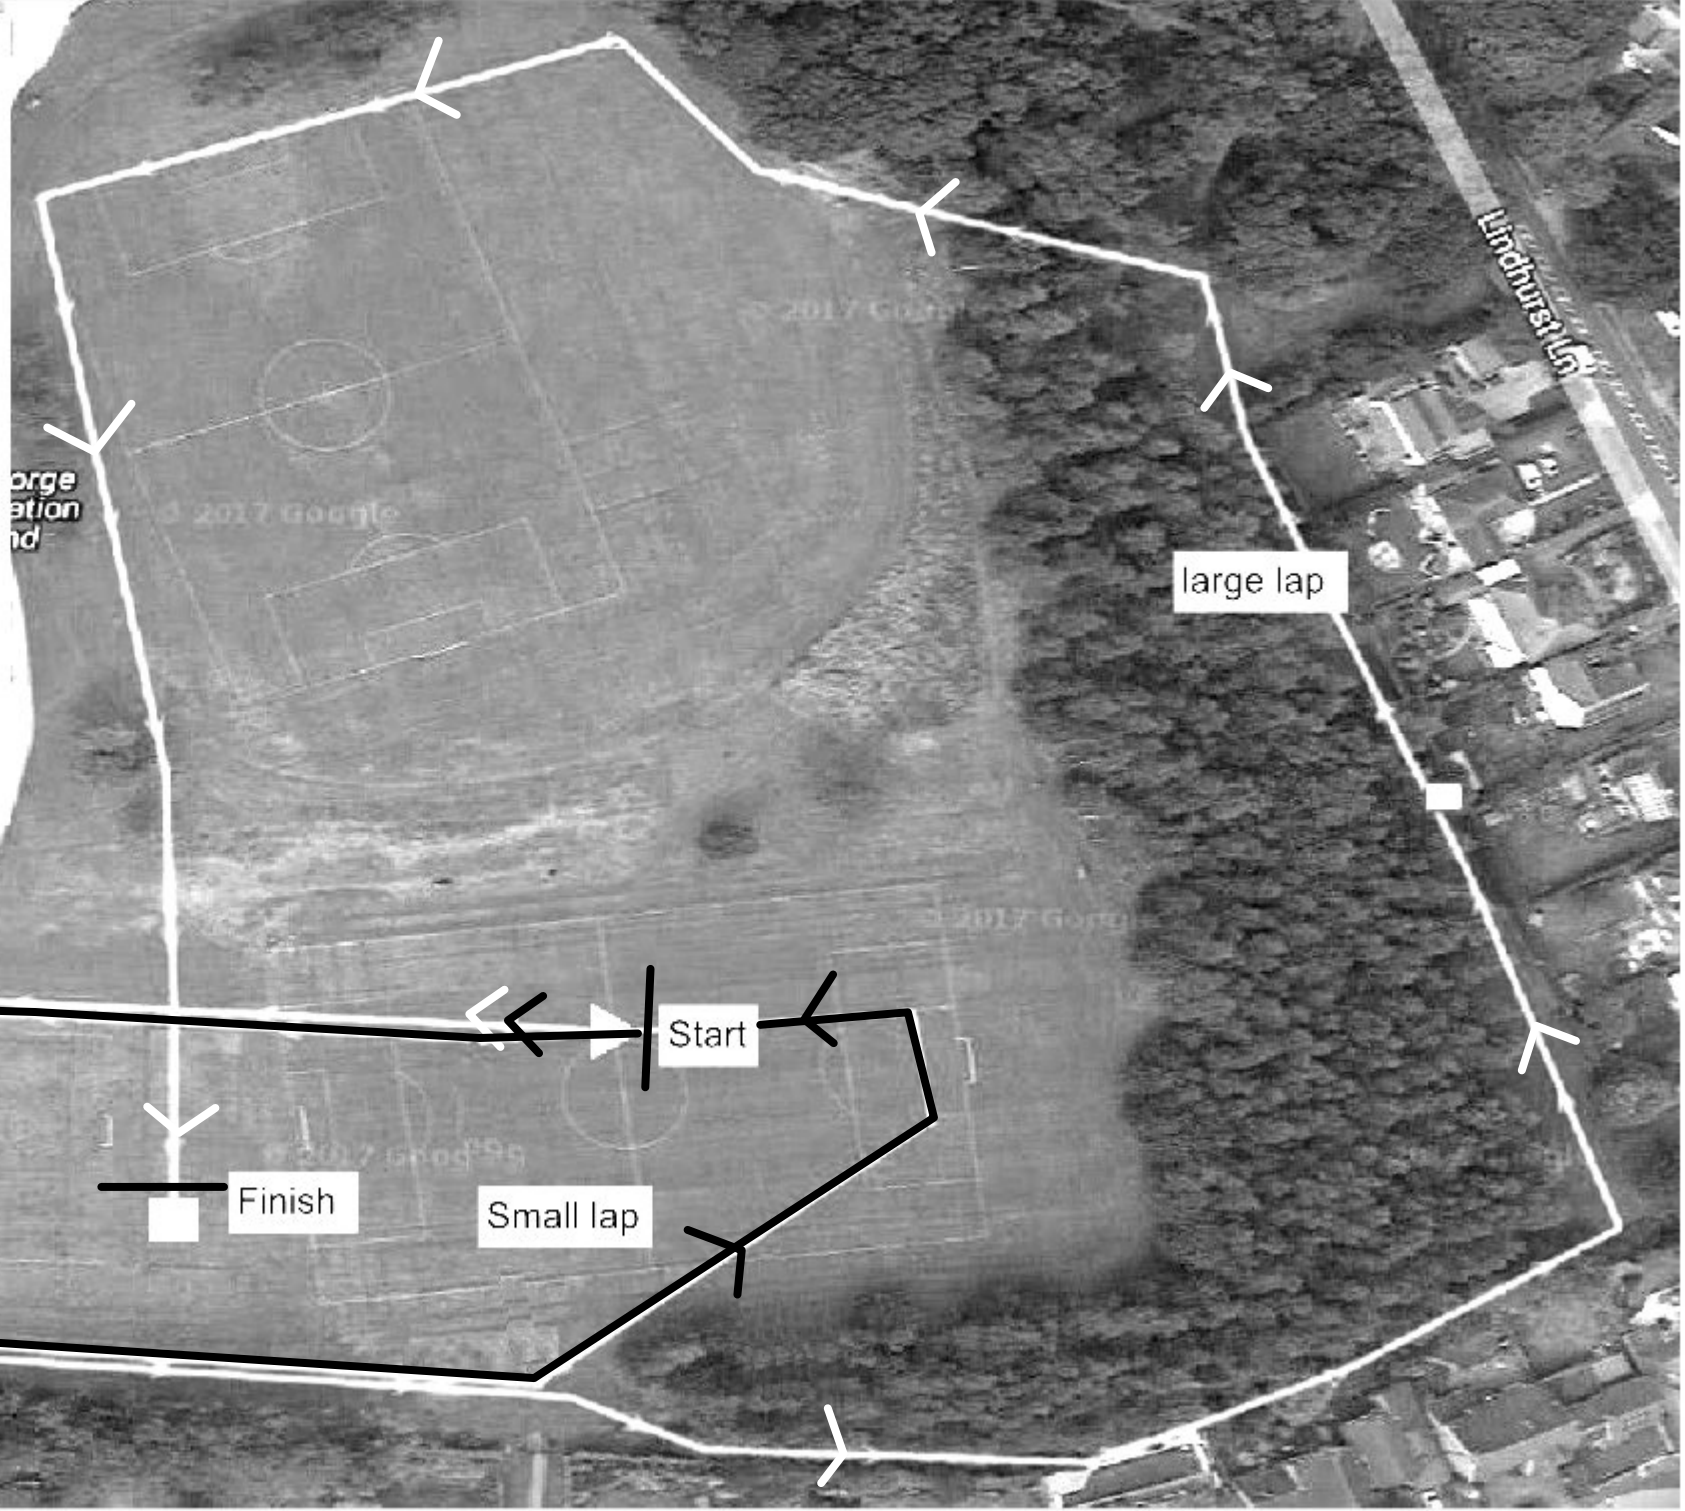

Notts Mini League Cross Country

Start at green triangle

Finish at red square

Run laps anti clockwise

Short lap - 500m

Long lap - 1,000m

Under 11 girls—1500m

1 short lap + 1 long lap

Under 11 boys—1500m

1 short lap + 1 long lap

Under 13 girls—2,000m

2 long laps

Under 13 boys—3,000m

3 long laps

Under 15 girls—3,000m

3 long laps

Under 15 boys—4,000m

4 long laps

large lap

Start

Finish

Small lap

Lindhurst Ln

2017 Google