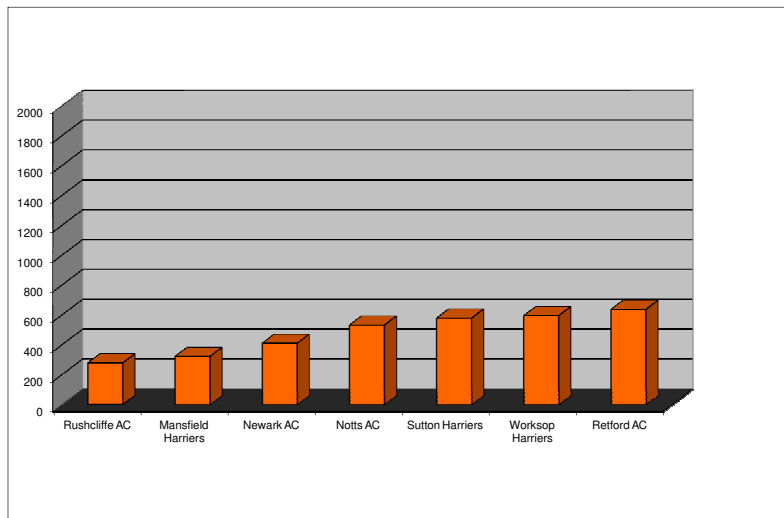

Notts Mini League Cross Country

Rushcliffe Country Park

Rushcliffe

Start Time (11am)

Permit No CC2022/0482

Sunday 23-October-2022

index of sections

1. 1 Front Page showing overall Scores and dates
2. 2 U11 Girls results
3. 3 U11 Boys Results
4. 4 U13 Girls results
5. 5 U13 Boys Results
6. 6 U15 Girls results
7. 7 U15 Boys Results
8. 8 Tables showing the overall years scores for clubs and Age groups

Overall Results after match 2

	Club	Points
1st	Rushcliffe AC	278
2nd	Mansfield Harriers	323
3rd	Newark AC	411
4th	Notts AC	533
5th	Sutton Harriers	580
6th	Worksop Harriers	596
7th	Retford AC	638

Results this Match

	Club	Points
1st	Rushcliffe AC	93
2nd	Mansfield Harriers	191
3rd	Notts AC	248
4th	Newark AC	257
5th	Sutton Harriers	299
6th	Retford AC	335
7th	Worksop Harriers	361

Number of Athletes competing 146

Overall results Graph

remember the winning team is the one with the lowest points.

Notts Mini League Cross Country 2022 - 2023

1	Sunday 25 September 2022	Notts Mini League Cross Country 1 Kings Park Retford Retford (11am)
2	Sunday 23 October 2022	Notts Mini League Cross Country 2 Rushcliffe Country Park Rushcliffe (11am)
3	Sunday 13 November 2022	Notts Mini League Cross Country 3 Grove Road (Balderton) Newark (1.30 pm)
4	Sunday 18 December 2022	Notts Mini League Cross Country 4 Worksop College Worksop (11am)
5	Sunday 12 February 2023	Notts Mini League Cross Country 5 Berry Hill Park. Mansfield (11am)

Please remember that for the end of year individual scores, this is calculated on the best 4 out of the 5 race meetings