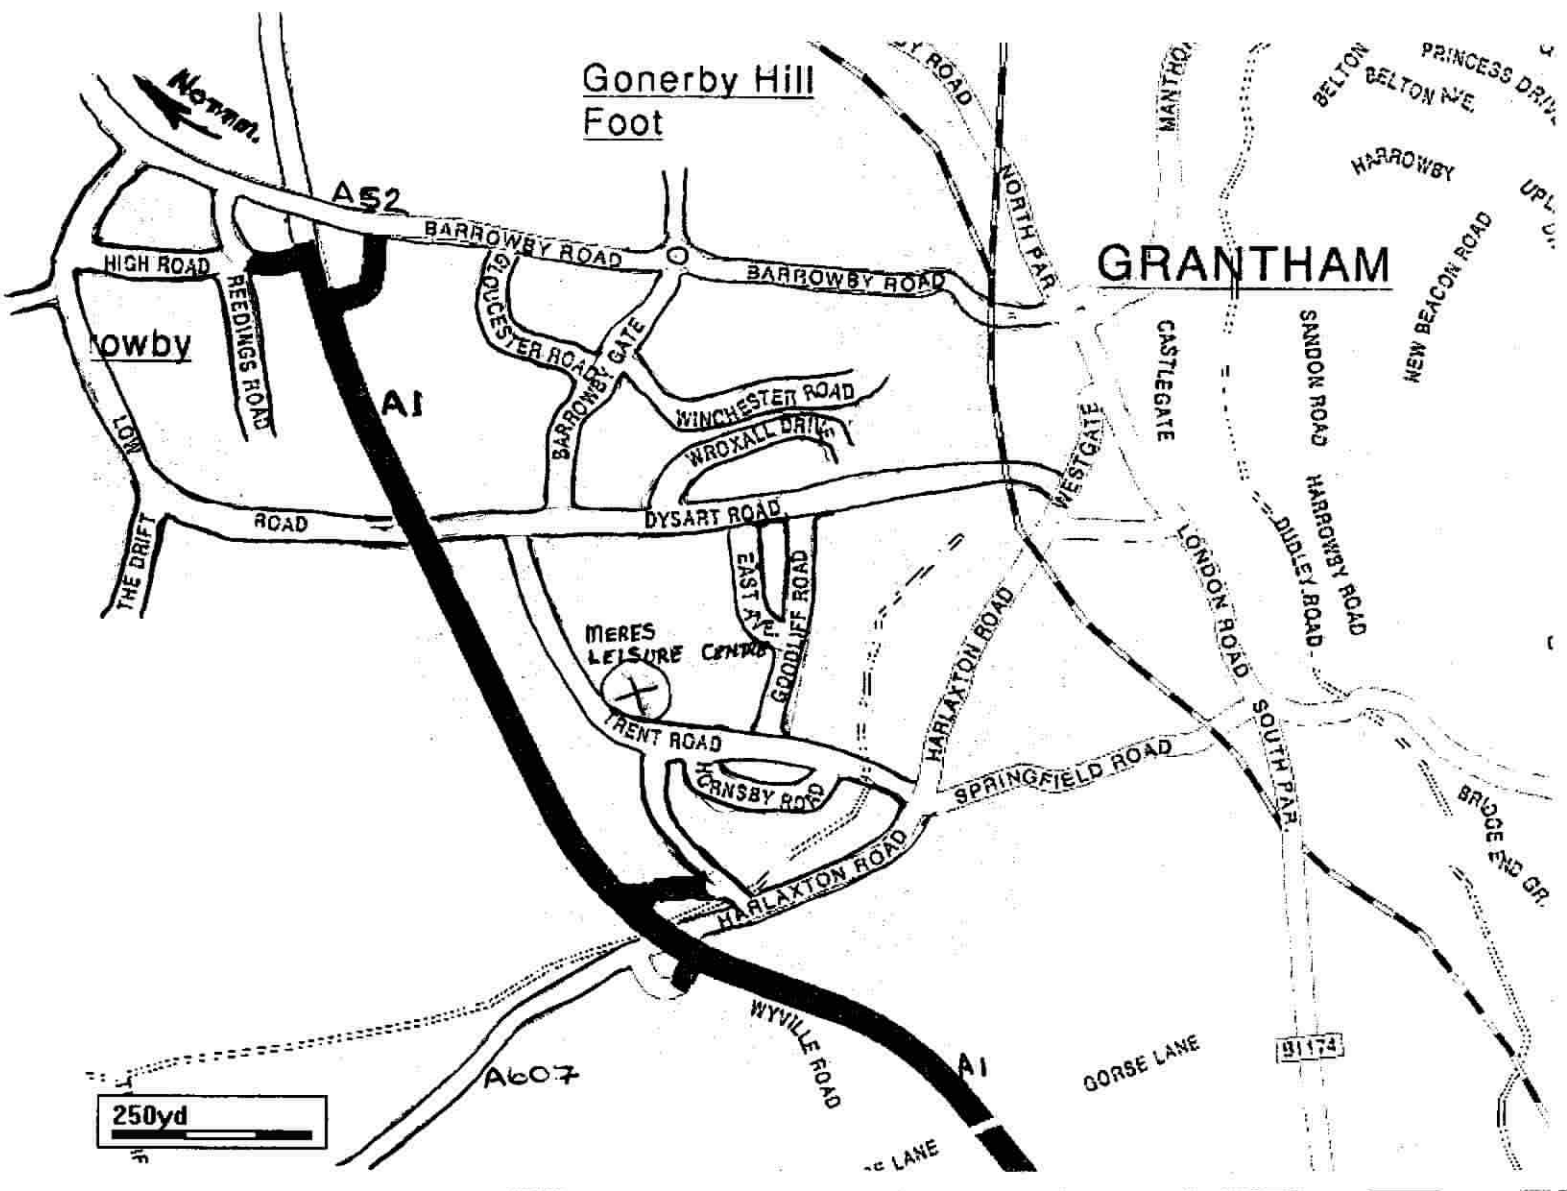

The Grantham Meres Leisure Centre, Grantham

The Grantham Meres Leisure Centre
Trent road
Grantham
Lincolnshire
NG31 7XQ
Tel 01476 581930
e-mail: grantham@leisureconnection.co.uk

Directions to go with the map if traveling from Nottm / Bingham on the A52

- When approaching Grantham you cross over the A1
- Go to the next island
- Turn right into Barrowby Gate (Sign posted Leisure Centre or similar)
- Then at the "T" junction with Dysart Rd
- Turn Right
- Then straight away turn left into Trent road
- After a few hundred metres the Meres Leisure centre is on the left
- The sports hall balcony is up the stairs on the first floors
- Where you will find someone from Nottm Ticking of the Names