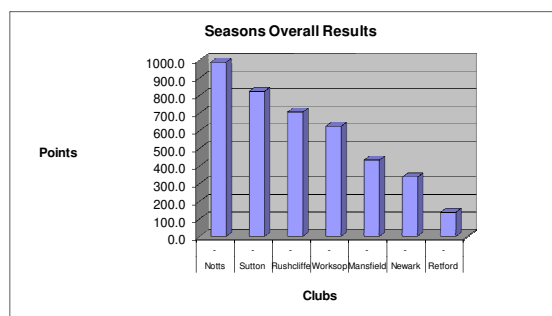

# Nottinghamshire Sportshall Athletic League

Home of the "Nottinghamshire Outlaws"

Sports Hall 5 Oaktree Leisure Centre Mansfield

Sun 20-Jan-19

Page contents

- 1 Front Page
- 2 Timetable
- 3 Athlete of the Match details
- 4 U11 Girls results
- 5 U11 Boys results
- 6 U13 Girls results
- 7 U13 Boys results
- 8 U15 Girls results
- 9 U15 Boys results
- 10 U9 mixed
- 11 Grid of today's events scores
- 12 Sportshall Trophies 2018 / 2019
- 13 Grid of years events scores
- 14-15 Table of Individual Scores
- 16 U15 Shot Listing
- 17 Acknowledgements/ Helpers