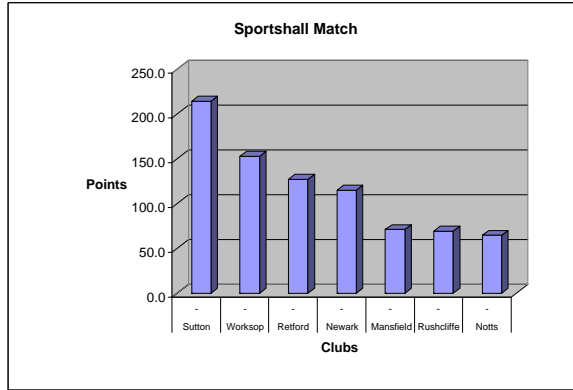

# Nottinghamshire Sportshall Athletics

Home of the "Nottinghamshire Outlaws"

Sports Hall Oaktree Leisure Centre Mansfield Sunday 9th Nov 2014

Page	contents
1	Front Page
2	Athlete of the Match details (to follow)
3	Timetable
4	Grid of today's events scores
5	U11 Girls results
6	U11 Boys results
7	U13 Girls results
8	U13 Boys results
9	U15 Girls results
10	U15 Boys results
11	U9 mixed
12	Grid of years events scores
13	Table for Athlete of the Year
14	Best U15 Shot