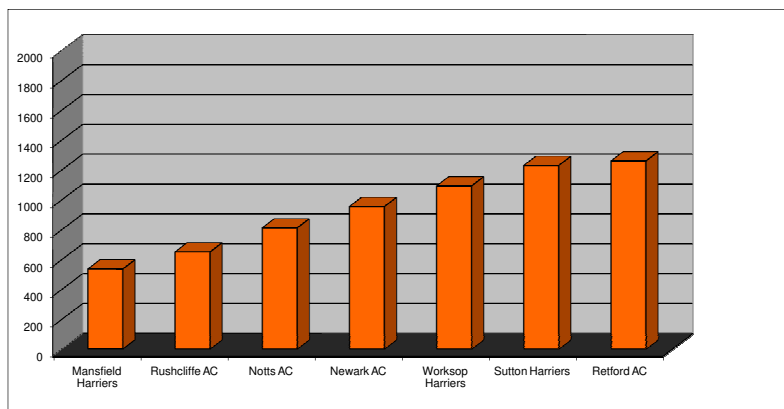

Notts Mini League Cross Country

Worksop College

Worksop

Permit No CC2021/0100

Sunday 12-December-21

index of sections

1. 1 Front Page showing overall Scores and dates
2. 2 U11 Girls results
3. 3 U11 Boys Results
4. 4 U13 Girls results
5. 5 U13 Boys Results
6. 6 U15 Girls results
7. 7 U15 Boys Results
8. 8 Mixed Adult Race

Overall Results after match 4

	Club	Points
1st	Mansfield Harriers	535
2nd	Rushcliffe AC	651
3rd	Notts AC	812
4th	Newark AC	955
5th	Worksop Harriers	1093
6th	Sutton Harriers	1230
7th	Retford AC	1260

Results this Match

	Club	Points
1st	Mansfield Harriers	144
2nd	Rushcliffe AC	171
3rd	Notts AC	177
4th	Worksop Harriers	236
5th	Newark AC	245
6th	Retford AC	284
7th	Sutton Harriers	345

Number of Athletes competing 141

Overall results Graph

remember the winning team is the one with the lowest points.

Notts Mini League Cross Country 2021 - 2022

3	Sunday 14 November 2021	Notts Mini League Cross Country 3 Rushcliffe Country Park Rushcliffe (11am)
4	Sunday 12 December 2021	Notts Mini League Cross Country 4 Worksop College Worksop (11am)
5	Sunday 06 March 2022	Notts Mini League Cross Country 5 Berry Hill Park Mansfield (11am)

Please remember that for the end of year individual scores, this is calculated on the best 4 out of the 5 race meetings