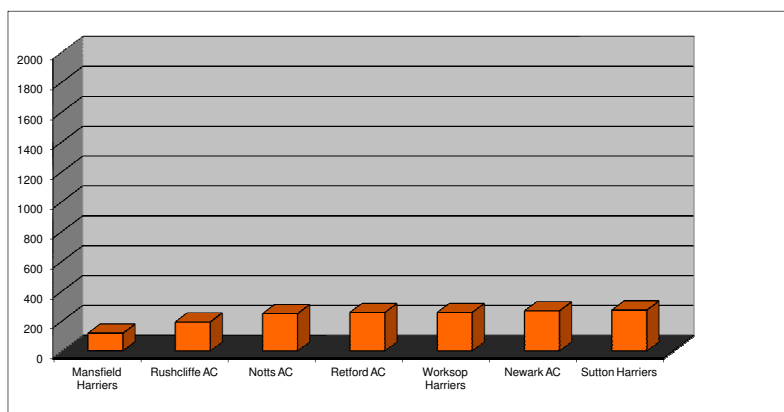

Notts Mini League Cross Country

Kings Park Retford

Retford

Permit No CC2021/00??

Sunday 26-September-21

index of sections

1. 1 Front Page showing overall Scores and dates
2. 2 U11 Girls results
3. 3 U11 Boys Results
4. 4 U13 Girls results
5. 5 U13 Boys Results
6. 6 U15 Girls results
7. 7 U15 Boys Results
8. 8 Tables showing the overall years scores for clubs and Age groups

Overall Results after match 1

	Club	Points
1st	Mansfield Harriers	117
2nd	Rushcliffe AC	195
3rd	Notts AC	250
4th	Retford AC	258
5th	Worksop Harriers	258
6th	Newark AC	269
7th	Sutton Harriers	274

Results this Match

	Club	Points
1st	Mansfield Harriers	117
2nd	Rushcliffe AC	195
3rd	Notts AC	250
4th	Retford AC	258
5th	Worksop Harriers	258
6th	Newark AC	269
7th	Sutton Harriers	274

Number of Athletes competing 147

Overall results Graph

remember the winning team is the one with the lowest points.

Notts Mini League Cross Country 2021 - 2022

1	Sunday 26 September 2021	Notts Mini League Cross Country 1 Kings Park Retford Retford (11am)
2	Sunday 17 October 2021	Notts Mini League Cross Country 2 Grove Road (Balderton)Newark (11am)
3	Sunday 14 November 2021	Notts Mini League Cross Country 3 Rushcliffe Country ParkRushcliffe (11am)
4	Sunday 12 December 2021	Notts Mini League Cross Country 4 Worksop CollegeWorksop (11am)
5	??/02/2022 (The date is being sorted)	Notts Mini League Cross Country 5 Berry Hill ParkMansfield (11am)

Please remember that for the end of year individual scores, this is calculated on the best 4 out of the 5 race meetings