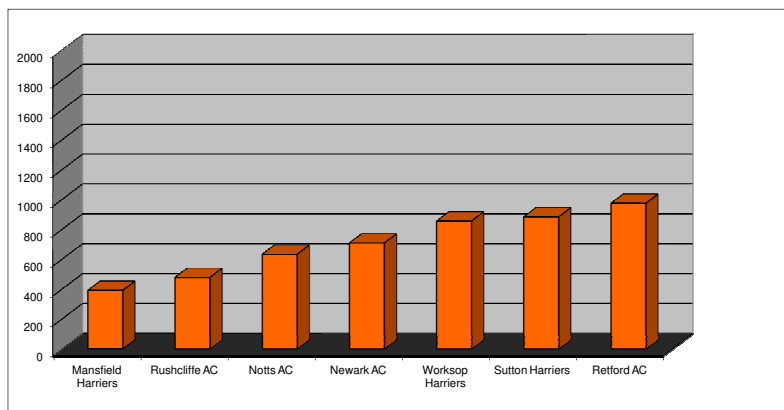

Notts Mini League Cross Country

Rushcliffe Country Park

Rushcliffe

Permit No CC2021/0100

Sunday 14-November-21

index of sections

1. 1 Front Page showing overall Scores and dates
2. 2 U11 Girls results
3. 3 U11 Boys Results
4. 4 U13 Girls results
5. 5 U13 Boys Results
6. 6 U15 Girls results
7. 7 U15 Boys Results
8. 8 Tables showing the overall years scores for clubs and Age groups

Overall Results after match 3

	Club	Points
1st	Mansfield Harriers	391
2nd	Rushcliffe AC	480
3rd	Notts AC	635
4th	Newark AC	710
5th	Worksop Harriers	857
6th	Sutton Harriers	885
7th	Retford AC	976

Results this Match

	Club	Points
1st	Rushcliffe AC	123
2nd	Mansfield Harriers	147
3rd	Notts AC	217
4th	Newark AC	258
5th	Worksop Harriers	298
6th	Sutton Harriers	318
7th	Retford AC	376

Number of Athletes competing 159

Overall results Graph

remember the winning team is the one with the lowest points.

Notts Mini League Cross Country 2021 - 2022

3	Sunday 14 November 2021	Notts Mini League Cross Country 3 Rushcliffe Country Park Rushcliffe (11am)
4	Sunday 12 December 2021	Notts Mini League Cross Country 4 Worksop College Worksop (11am)
5	??/02/2022 (The date is being sorted)	Notts Mini League Cross Country 5 Berry Hill Park Mansfield (11am)

Please remember that for the end of year individual scores, this is calculated on the best 4 out of the 5 race meetings