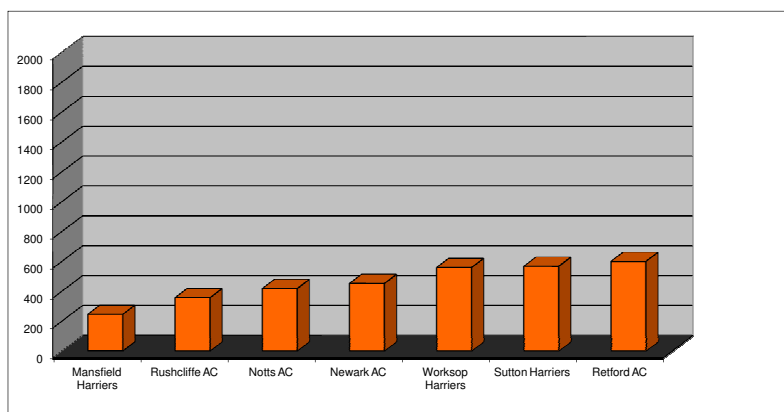

Notts Mini League Cross Country

Grove Road (Balderton)

Newark

Permit No CC2021/0062

Sunday 17-October-21

index of sections

1. 1 Front Page showing overall Scores and dates
2. 2 U11 Girls results
3. 3 U11 Boys Results
4. 4 U13 Girls results
5. 5 U13 Boys Results
6. 6 U15 Girls results
7. 7 U15 Boys Results
8. 8 Tables showing the overall years scores for clubs and Age groups

Overall Results after match 2

	Club	Points
1st	Mansfield Harriers	244
2nd	Rushcliffe AC	357
3rd	Notts AC	418
4th	Newark AC	452
5th	Worksop Harriers	559
6th	Sutton Harriers	567
7th	Retford AC	600

Results this Match

	Club	Points
1st	Mansfield Harriers	127
2nd	Rushcliffe AC	162
3rd	Notts AC	168
4th	Newark AC	183
5th	Sutton Harriers	293
6th	Worksop Harriers	301
7th	Retford AC	342

Number of Athletes competing 141

Overall results Graph

remember the winning team is the one with the lowest points.

Notts Mini League Cross Country 2021 - 2022

3	Sunday 14 November 2021	Notts Mini League Cross Country 3 Rushcliffe Country Park Rushcliffe (11am)
4	Sunday 12 December 2021	Notts Mini League Cross Country 4 Worksop College Worksop (11am)
5	??/02/2022 (The date is being sorted)	Notts Mini League Cross Country 5 Berry Hill Park Mansfield (11am)

Please remember that for the end of year individual scores, this is calculated on the best 4 out of the 5 race meetings