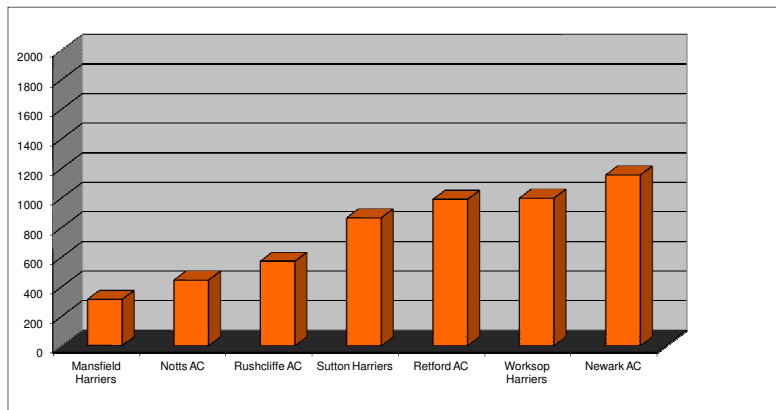

Notts Mini League Cross Country

Nottm. Bullwell Hall Park

Nottm

Permit No MCAA-084-2019

Sunday 17-November-19

index of sections

1. 1 Front Page showing overall Scores and dates
2. 2 U11 Girls results
3. 3 U11 Boys Results
4. 4 U13 Girls results
5. 5 U13 Boys Results
6. 6 U15 Girls results
7. 7 U15 Boys Results
8. 8 Tables showing the overall years scores for clubs and Age groups
9. 9 Ranking for Individual athletes that attended a number of events

Overall Results after match 3

	Club	Points
1st	Mansfield Harriers	312
2nd	Notts AC	444
3rd	Rushcliffe AC	571
4th	Sutton Harriers	865
5th	Retford AC	990
6th	Worksop Harriers	998
7th	Newark AC	1155

Results this Match

	Club	Points
1st	Mansfield Harriers	103
2nd	Notts AC	169
3rd	Rushcliffe AC	169
4th	Sutton Harriers	281
5th	Retford AC	342
6th	Worksop Harriers	347
7th	Newark AC	388

Number of Athletes competing 183

Overall results Graph

remember the winning team is the one with the lowest points.

Details of the Events 2019-2020

1	Sunday 29 September 2019	Notts Mini League Cross Country 1 Grove Road (Balderton) Newark (11am)
2	Sunday 20 October 2019	Notts Mini League Cross Country 2 King George V Playing Field Mansfield (1.30 pm)
3	Sunday 17 November 2019	Notts Mini League Cross Country 3 Nottm. Bullwell Hall ParkNottm (11am)
4	Sunday 15 December 2019	Notts Mini League Cross Country 4 Worksop College Worksop (11am)
	Wednesday 29 January 2020	Mini League planing meeting Mansfield Woodhouse Community centre (7pm- 9pm)
5	Sunday 16 February 2020	Notts Mini League Cross Country 5 Rushcliffe Country Park Rushcliffe (11am)

Please remember that for the end of year individual scores, this is calculated on the best 4 out of the 5 race meetings