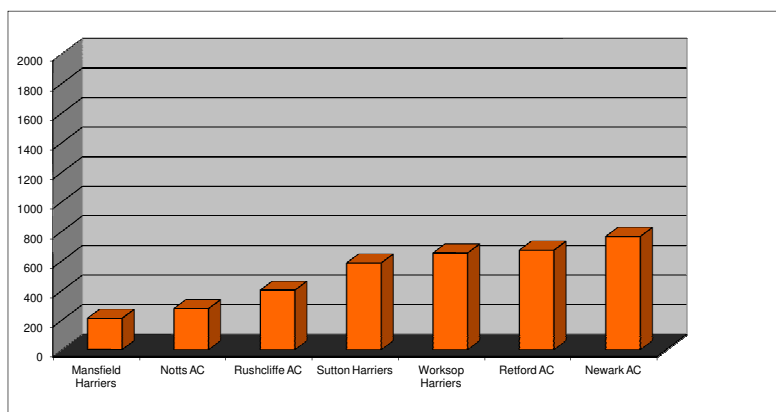

Notts Mini League Cross Country

King George V Playing Field

Mansfield

Permit No MCAA-082-2019

Sunday 20-October-19

index of sections

1. 1 Front Page showing overall Scores and dates
2. 2 U11 Girls results
3. 3 U11 Boys Results
4. 4 U13 Girls results
5. 5 U13 Boys Results
6. 6 U15 Girls results
7. 7 U15 Boys Results
8. 8 Tables showing the overall years scores for clubs and Age groups
9. 9 Ranking for Individual athletes that attended a number of events

Overall Results after match 2

	Club	Points
1st	Mansfield Harriers	211
2nd	Notts AC	278
3rd	Rushcliffe AC	403
4th	Sutton Harriers	587
5th	Worksop Harriers	654
6th	Retford AC	673
7th	Newark AC	766

Results this Match

	Club	Points
1st	Mansfield Harriers	99
2nd	Notts AC	152
3rd	Rushcliffe AC	218
4th	Sutton Harriers	260
5th	Worksop Harriers	315
6th	Retford AC	364
7th	Newark AC	406

Number of Athletes competing 178

Overall results Graph

remember the winning team is the one with the lowest points.

Details of the Events 2019-2020

1	Sunday 29 September 2019	Notts Mini League Cross Country 1 Grove Road (Balderton) Newark (11am)
2	Sunday 20 October 2019	Notts Mini League Cross Country 2 King George V Playing Field Mansfield (1.30 pm)
3	Sunday 17 November 2019	Notts Mini League Cross Country 3 Nottm. Bullwell Hall ParkNottm (11am)
4	Sunday 15 December 2019	Notts Mini League Cross Country 4 Worksop College Worksop (11am)
	Wednesday 29 January 2020	Mini League planing meeting Mansfield Woodhouse Community centre (7pm- 9pm)
5	Sunday 16 February 2020	Notts Mini League Cross Country 5 Rushcliffe Country Park Rushcliffe (11am)

Please remember that for the end of year individual scores, this is calculated on the best 4 out of the 5 race meetings