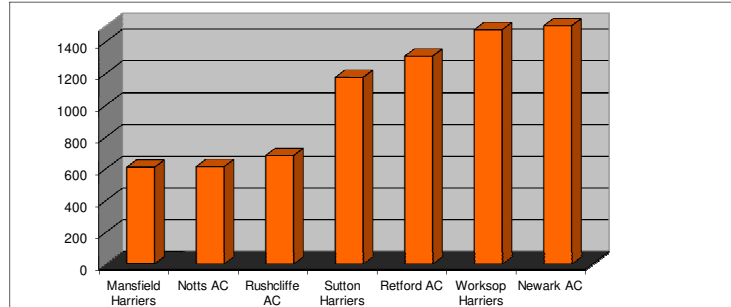

Notts Mini League Cross Country

Worksop College

Worksop

Permit No MCAA-071-2018

Sunday,16-December-18

index of sections

1. 1 Front Page showing overall Scores and dates
2. 2 U11 Girls results
3. 3 U11 Boys Results
4. 4 U13 Girls results
5. 5 U13 Boys Results
6. 6 U15 Girls results
7. 7 U15 Boys Results
8. 8 Tables showing the overall years scores for clubs and Age groups
9. 9 Ranking for Individual athletes that attended a number of events
10. 10 List of the Helpers

Overall Results after match 4

	Club	Points
1st	Mansfield Harriers	607
2nd	Notts AC	613
3rd	Rushcliffe AC	683
4th	Sutton Harriers	1175
5th	Retford AC	1309
6th	Worksop Harriers	1475
7th	Newark AC	1539

Results this Match

	Club	Points
1st	Mansfield Harriers	159
2nd	Notts AC	180
3rd	Retford AC	312
4th	Worksop Harriers	312
5th	Sutton Harriers	319
6th	Newark AC	400
7th	Rushcliffe AC	144

Number of Athletes competing 197

Overall results Graph

remember the winning team is the one with the lowest points.

Details of the Events 2018 -2019

1	Sunday 23 September 2018	Notts Mini League Cross Country 1 Kings Park Retford (11am)
2	Sunday 14 October 2018	Notts Mini League Cross Country 2 Grove Road (Balderton) Newark (11am)
3	Sunday 11 November 2018	Notts Mini League Cross Country 3 King George V Playing Field Mansfield (2 pm)
4	Sunday 16 December 2018	Notts Mini League Cross Country 4 Worksop College Worksop (11am)
	Wednesday 30 January 2019	Notts Mini League planing meeting Mansfield Woodhouse Community centre
5	Sunday 10 February 2019	Notts Mini League Cross Country 5 Rushcliffe Country Park Rushcliffe (11am)

Please note that the last date has been brought forward ONE week, the above date is correct

Please remember that for the end of year individual scores, this is calculated on the best 4 out of the 5 race meetings