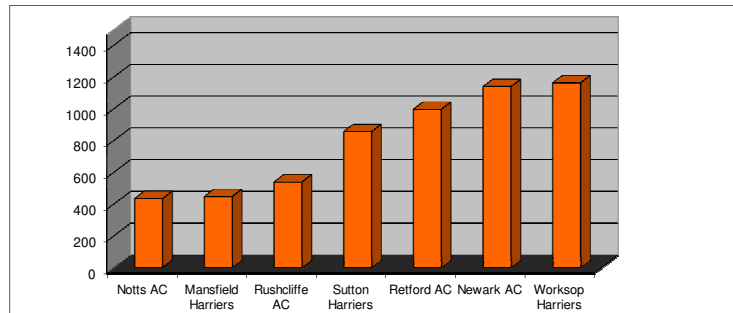

Notts Mini League Cross Country

King George V Playing Field

Mansfield

Permit No MCAA-070-2018

Sunday,11-November-18

index of sections

1. 1 Front Page showing overall Scores and dates
2. 2 U11 Girls results
3. 3 U11 Boys Results
4. 4 U13 Girls results
5. 5 U13 Boys Results
6. 6 U15 Girls results
7. 7 U15 Boys Results
8. 8 Tables showing the overall years scores for clubs and Age groups
9. 9 Ranking for Individual athletes that attended a number of events
10. 10 List of the Helpers

Overall Results after match 3

	Club	Points
1st	Notts AC	433
2nd	Mansfield Harriers	448
3rd	Rushcliffe AC	539
4th	Sutton Harriers	856
5th	Retford AC	997
6th	Newark AC	1139
7th	Worksop Harriers	1163

Results this Match

	Club	Points
1st	Mansfield Harriers	123
2nd	Notts AC	153
3rd	Rushcliffe AC	179
4th	Sutton Harriers	310
5th	Retford AC	364
6th	Worksop Harriers	386
7th	Newark AC	423

Number of Athletes competing 212

Overall results Graph

remember the winning team is the one with the lowest points.

Details of the Events 2018 -2019

1. 1 Sunday 23 September 2018 Notts Mini League Cross Country 1 Kings Park Retford (11am)
2. 2 Sunday 14 October 2018 Notts Mini League Cross Country 2 Grove Road (Balderton) Newark (11am)
3. 3 Sunday 11 November 2018 Notts Mini League Cross Country 3 King George V Playing Field Mansfield (2 pm)
4. 4 Sunday 16 December 2018 Notts Mini League Cross Country 4 Worksop College Worksop (11am)
5. 5 Sunday 10 February 2019 Notts Mini League Cross Country 5 Rushcliffe Country Park Rushcliffe (11am)

Please note that the last date has been brought forward ONE week, the above date is correct

Please remember that for the end of year individual scores, this is calculated on the best 4 out of the 5 race meetings