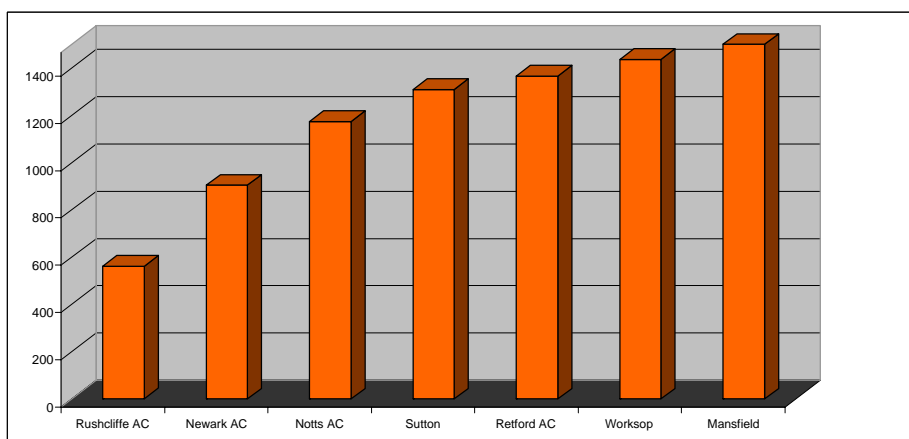

Notts Mini League Cross Country

Rushcliffe Country Park

Sunday 21st Feb 2016

index of pages

1. 1 Front Page showing overall Scores and dates
2. 2 U11 Girls results
3. 3 U11 Boys Results
4. 4 U13 Girls results
5. 5 U13 Boys Results
6. 6 U15 Girls results
7. 7 U15 Boys Results
8. 8 Chart showing the End of year awards

Overall Results after match 5

	Club	Points
1st	Rushcliffe AC	560
2nd	Newark AC	904
3rd	Notts AC	1173
4th	Sutton Harriers	1310
5th	Retford AC	1366
6th	Worksop Harriers	1436
7th	Mansfield Harriers	2061

Results this Match

	Club	Points
1st	Rushcliffe AC	90
2nd	Newark AC	233
3rd	Sutton Harriers	324
4th	Retford AC	289
5th	Notts AC	195
6th	Worksop Harriers	343
7th	Mansfield Harriers	418

Number of Athletes competing 175

Overall results Graph

remember the winning team is the one with the lowest points.

Details of the Events 2015 -2016

1	Sunday 20th Sept 2015	Notts Mini League Cross Country 1	Ashfield School-Kirkby in Ashfield	Sutton
2	Sunday 18th Oct 2015	Notts Mini League Cross Country 2	Grove Leisure Centre (Balderton)	Newark
3	Sunday 15th Nov 2015	Notts Mini League Cross Country 3	Kings Park	Retford Retford
4	Sunday 13th Dec 2015	Notts Mini League Cross Country 4	Worksop College	Worksop
5	Sunday 21st Feb 2016	Notts Mini League Cross Country 5	Rushcliffe Country Park	Rushcliffe