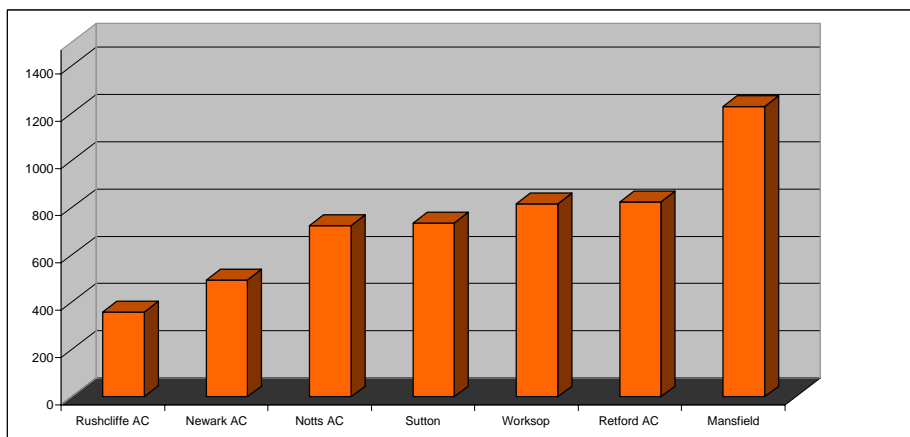

Notts Mini League Cross Country

Kings Park Retford

Sunday 15th Nov 2015

index of pages

- 1 Chart showing overall Scores and dates
- 2 U11 Girls results
- 3 U11 Boys Results
- 4 U13 Girls results
- 5 U13 Boys Results
- 6 U15 Girls results
- 7 U15 Boys Results
- 8 Tables showing the overall years scores for clubs and Age groups
- 10 Ranking for Individual athletes that attended a number of events

Overall Results after match 3

	Club	Points
1st	Rushcliffe AC	357
2nd	Newark AC	494
3rd	Notts AC	725
4th	Sutton Harriers	735
5th	Worksop Harriers	816
6th	Retford AC	824
7th	Mansfield Harriers	1228

Results this Match

	Club	Points
1st	Rushcliffe AC	96
2nd	Newark AC	174
3rd	Notts AC	240
4th	Retford AC	263
5th	Worksop Harriers	279
6th	Sutton Harriers	294
7th	Mansfield Harriers	414

Number of Athletes competing 176

Overall results Graph

remember the winning team is the one with the lowest points.

Details of the Events 2015 -2016

1	Sunday 20th Sept 2015	Notts Mini League Cross Country 1	Ashfield School-Kirkby in Ashfield	Sutton
2	Sunday 18th Oct 2015	Notts Mini League Cross Country 2	Grove Leisure Centre (Balderton)	Newark
3	Sunday 15th Nov 2015	Notts Mini League Cross Country 3	Kings Park Retford	Retford
4	Sunday 13th Dec 2015	Notts Mini League Cross Country 4	Worksop College	Worksop
5	Sunday 21st Feb 2016	Notts Mini League Cross Country 5	Rushcliffe Country Park	Rushcliffe