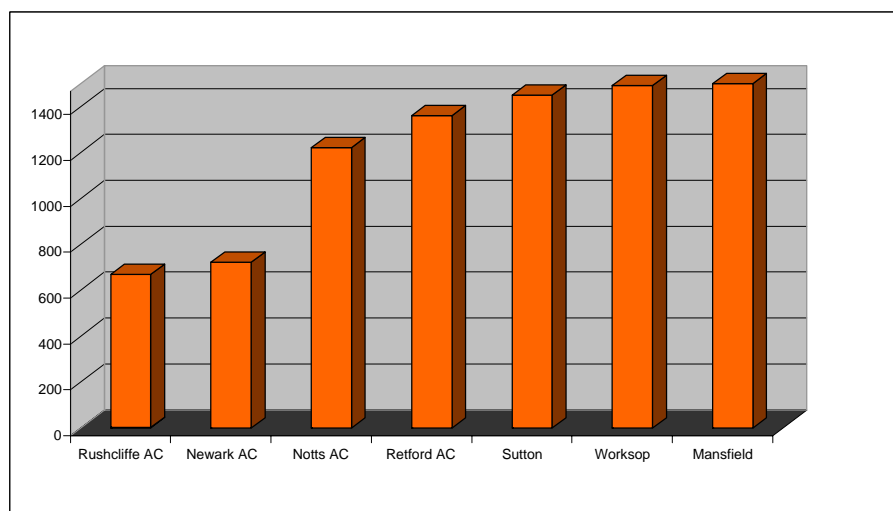

Notts Mini League Cross Country

Grove Leisure Centre (Balderton)

Sunday 1st February 2015

index of pages

1. 1 Chart showing overall Scores and dates
2. 2 U11 Girls results
3. 3 U11 Boys Results
4. 4 U13 Girls results
5. 5 U13 Boys Results
6. 6 U15 Girls results
7. 7 U15 Boys Results
8. 8 Tables showing the overall years scores for clubs and Age groups

Overall Results after match 5

	Club	Points
1st	Rushcliffe AC	666
2nd	Newark AC	723
3rd	Notts AC	1222
4th	Retford AC	1361
5th	Sutton Harriers	1450
6th	Worksop Harriers	1492
7th	Mansfield Harriers	2077

Results this Match

	Club	Points
1st	Newark AC	115
2nd	Rushcliffe AC	116
3rd	Notts AC	247
4th	Retford AC	297
5th	Sutton Harriers	322
6th	Worksop Harriers	329
7th	Mansfield Harriers	414

Number of Athletes competing 161

Overall results Graph

remember the winning team is the one with the lowest points.

Details of the Events 2014 -2015

1	Sunday 28th Sept 2014	Notts Mini League Cross Country 1	Ashfield School-Kirkby in Ashfield Sutton
2	Sunday 19th October 2014	Notts Mini League Cross Country 2	Kings Park Retford Retford
3	Sunday 23rd November 2014	Notts Mini League Cross Country 3	Rushcliffe Country Park Rushcliffe
4	Sunday 14th December 2014	Notts Mini League Cross Country 4	Worksop College Worksop
5	Sunday 1st February 2015	Notts Mini League Cross Country 5	Grove Leisure Centre (Balderton) Newark