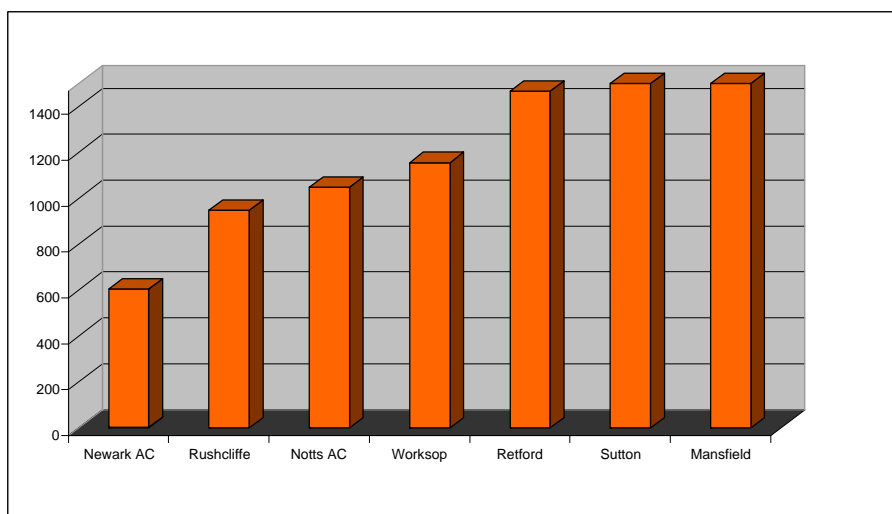

Notts Mini League Cross Country

Grove Leisure Centre (Balderton)

Sunday 9th February 2014

index of pages

1. 1 Chart showing overall Scores and dates
2. 2 U11 Girls results
3. 3 U11 Boys Results
4. 4 U13 Girls results
5. 5 U13 Boys Results
6. 6 U15 Girls results
7. 7 U15 Boys Results
8. 8 Tables showing the overall years scores for clubs and Age groups
9. 10 Ranking for Individual athletes that attended a number of events

Overall Results after match 5

	Club	Points
1st	Newark AC	603
2nd	Rushcliffe AC	947
3rd	Notts AC	1048
4th	Worksop Harriers	1156
5th	Retford AC	1467
6th	Sutton Harriers	1530
7th	Mansfield Harriers	1641

Results this Match

	Club	Points
1st	Newark AC	115
2nd	Rushcliffe AC	125
3rd	Notts AC	234
4th	Worksop Harriers	262
5th	Sutton Harriers	321
6th	Retford AC	325
7th	Mansfield Harriers	363

Overall results Graph

remember the winning team is the one with the lowest points.

Details of the Events 2013 -2014

1	Sunday 22nd Sept 2013	Notts Mini League Cross Country 1	Ashfield School-Kirkby in Ashfield Sutton
2	Sunday 20th October 2013	Notts Mini League Cross Country 2	Kings Park Retford Retford
3	Sunday 24th November 2013	Notts Mini League Cross Country 3	Rushcliffe Country Park Rushcliffe
4	Sunday 15th December 2013	Notts Mini League Cross Country 4	Worksop College Worksop
5	Sunday 9th February 2014	Notts Mini League Cross Country 5	Grove Leisure Centre (Balderton) Newark