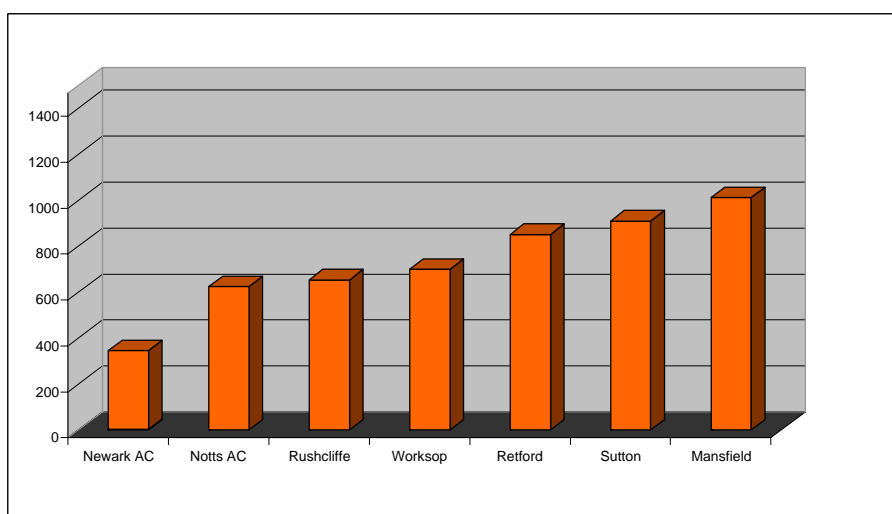

Notts Mini League Cross Country

Rushcliffe Country Park

Sunday 24th November 2013

index of pages

1. 1 Chart showing overall Scores and dates
2. 2 U11 Girls results
3. 3 U11 Boys Results
4. 4 U13 Girls results
5. 5 U13 Boys Results
6. 6 U15 Girls results
7. 7 U15 Boys Results
8. 8 Tables showing the overall years scores for clubs and Age groups

Overall Results after match 3

	Club	Points
1st	Newark AC	344
2nd	Notts AC	625
3rd	Rushcliffe AC	654
4th	Worksop Harriers	700
5th	Retford AC	852
6th	Sutton Harriers	910
7th	Mansfield Harriers	1011

Results this Match

	Club	Points
1st	Newark AC	110
2nd	Rushcliffe AC	126
3rd	Notts AC	206
4th	Worksop Harriers	277
5th	Retford AC	318
6th	Sutton Harriers	367
7th	Mansfield Harriers	378

Overall results Graph

remember the winning team is the one with the lowest points.

Details of the Events 2013 -2014

1	Sunday 22nd Sept 2013	Notts Mini League Cross Country 1	Ashfield School-Kirkby in Ashfield Sutton
2	Sunday 20th October 2013	Notts Mini League Cross Country 2	Kings Park Retford Retford
3	Sunday 24th November 2013	Notts Mini League Cross Country 3	Rushcliffe Country Park Rushcliffe
4	Sunday 15th December 2013	Notts Mini League Cross Country 4	Worksop College Worksop
5	Sunday 9th February 2014	Notts Mini League Cross Country 5	Grove Leisure Centre (Balderton) Newark