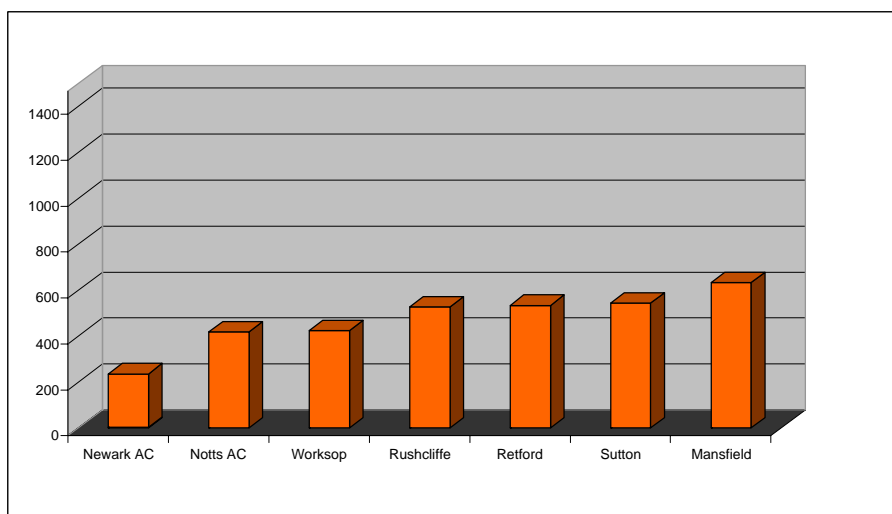

Notts Mini League Cross Country

Kings Park Retford

Sunday 20th October 2013

index of pages

1. 1 Chart showing overall Scores and dates
2. 2 U11 Girls results
3. 3 U11 Boys Results
4. 4 U13 Girls results
5. 5 U13 Boys Results
6. 6 U15 Girls results
7. 7 U15 Boys Results
8. 8 Tables showing the overall years scores for clubs and Age groups

Overall Results after match 2

	Club	Points
1st	Newark AC	234
2nd	Notts AC	419
3rd	Worksop Harriers	423
4th	Rushcliffe AC	528
5th	Retford AC	534
6th	Sutton Harriers	543
7th	Mansfield Harriers	633

Results this Match

	Club	Points
1st	Newark AC	120
2nd	Notts AC	199
3rd	Worksop Harriers	209
4th	Rushcliffe AC	265
5th	Retford AC	266
6th	Sutton Harriers	287
7th	Mansfield Harriers	338

Overall results Graph

remember the winning team is the one with the lowest points.

Details of the Events 2013 -2014

1	Sunday 22nd Sept 2013	Notts Mini League Cross Country 1	Ashfield School-Kirkby in Ashfield Sutton
2	Sunday 20th October 2013	Notts Mini League Cross Country 2	Kings Park Retford Retford
3	Sunday 24th November 2013	Notts Mini League Cross Country 3	Rushcliffe Country Park Rushcliffe
4	Sunday 15th December 2013	Notts Mini League Cross Country 4	Worksop College Worksop
5	Sunday 9th February 2014	Notts Mini League Cross Country 5	Grove Leisure Centre (Balderton) Newark