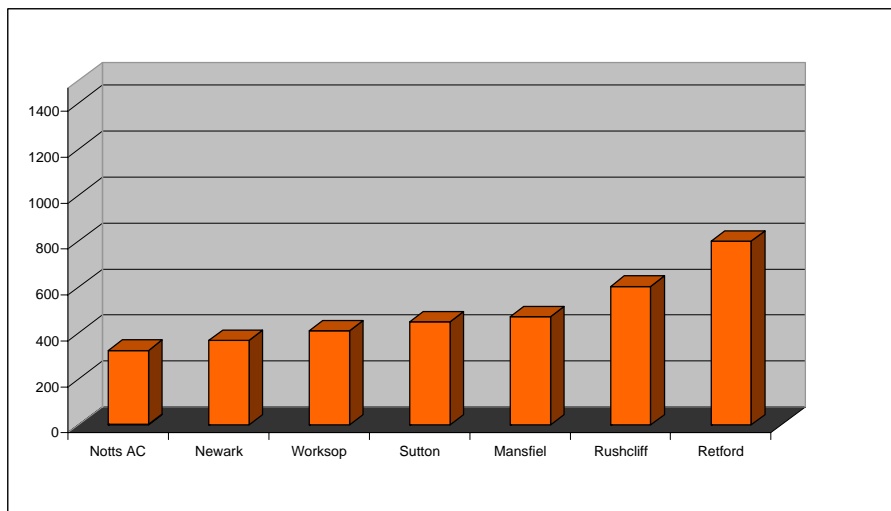

Notts Mini League Cross Country

Worksop College

Sunday 16th December 2012

index of pages

1. 1 Chart showing overall Scores and dates
2. 2 U11 Girls results
3. 3 U11 Boys Results
4. 4 U13 Girls results
5. 5 U13 Boys Results
6. 6 U15 Girls results
7. 7 U15 Boys Results
8. 8 Tables showing the overall years scores for clubs and Age groups

Overall Results after match 3

	Club	Points
1st	Notts AC	323
2nd	Newark AC	369
3rd	Worksop Harriers	410
4th	Sutton Harriers	448
5th	Mansfield Harriers	471
6th	Rushcliffe AC	604
7th	Retford AC	800

Results this Match

	Club	Points
1st	Notts AC	119
2nd	Newark AC	185
3rd	Worksop Harriers	182
4th	Sutton Harriers	240
5th	Mansfield Harriers	316
6th	Rushcliffe AC	322
7th	Retford AC	346

Overall results Graph

remember the winning team is the one with the lowest points.

Details of the Events 2012 -2013

1	Sunday 21st October 2012	Notts Mini League Cross Country 1	Ashfield School-Kirkby in Ashfield Sutton
2	Sunday 25th November 2012	Notts Mini League Cross Country 2	Kings Park Retford (Cancelled Floods) Retford
3	Sunday 16th December 2012	Notts Mini League Cross Country 3	Worksop College Worksop
4	Sunday 10th February 2013	Notts Mini League Cross Country 4	Rushcliffe Country Park Rushcliffe
5	Sunday 24th March 2013	Notts Mini League Cross Country 5	Grove Leisure Centre (Balderton) Newark