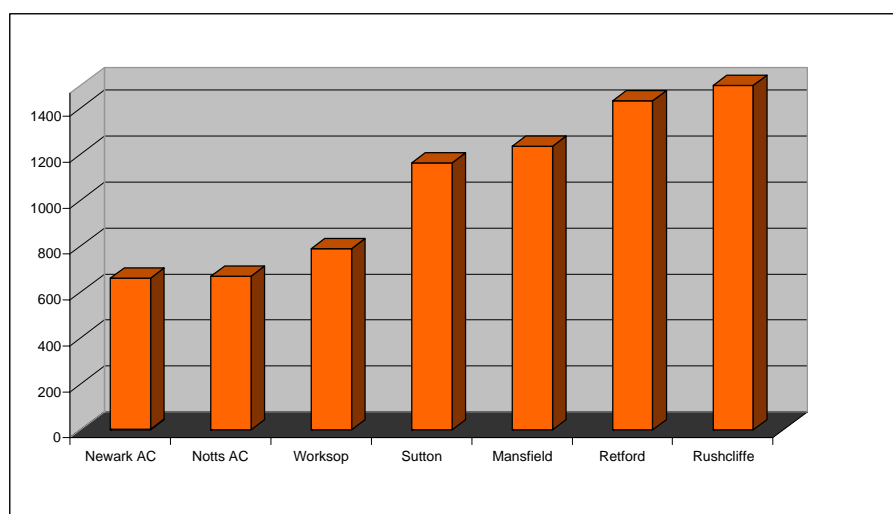

Notts Mini League Cross Country

Grove Leisure Centre (Balderton)

Sunday 26th February 2012

index of pages

1. 1 Chart showing overall Scores and dates
2. 2 U11 Girls results
3. 3 U11 Boys Results
4. 4 U13 Girls results
5. 5 U13 Boys Results
6. 6 U15 Girls results
7. 7 U15 Boys Results
8. 8 Tables showing the overall years scores for clubs and Age groups
9. 10 Ranking for Individual athletes that attended a number of events

Overall Results after match 5

	Club	Points
1st	Newark AC	658
2nd	Notts AC	669
3rd	Worksop Harriers	788
4th	Sutton Harriers	1162
5th	Mansfield Harriers	1234
6th	Retford AC	1433
7th	Rushcliffe AC	1590

Results this Match

	Club	Points
1st	Newark AC	114
2nd	Worksop Harriers	157
3rd	Notts AC	161
4th	Sutton Harriers	245
5th	Mansfield Harriers	260
6th	Retford AC	267
7th	Rushcliffe AC	322

Overall results Graph

remember the winning team is the one with the lowest points.

Details of the Events 2011 -2012

1	Sunday 18th September 2011	Notts Mini League Cross Country 1	Ashfield School-Kirkby in Ashfield Sutton
2	Sunday 16th October 2011	Notts Mini League Cross Country 2	Bilborough Parks adj:- Harvey Hadden Nottm
3	Sunday 27th November 2011	Notts Mini League Cross Country 3	Kings Park Retford Retford
4	Sunday 18th December 2011	Notts Mini League Cross Country 4	Worksop College Worksop
5	Sunday 26th February 2012	Notts Mini League Cross Country 5	Grove Leisure Centre (Balderton) Newark