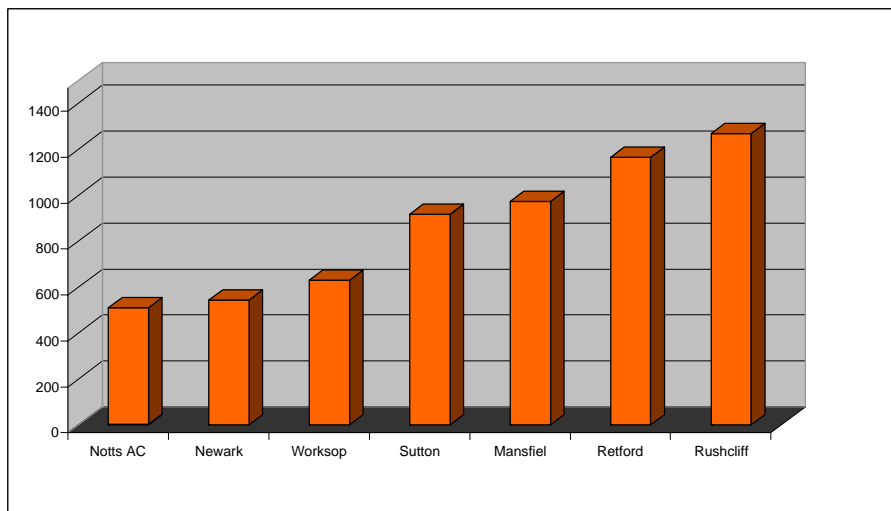

Notts Mini League Cross Country

Worksop College

Sunday 18th December 2011

index of pages

1. 1 Chart showing overall Scores and dates
2. 2 U11 Girls results
3. 3 U11 Boys Results
4. 4 U13 Girls results
5. 5 U13 Boys Results
6. 6 U15 Girls results
7. 7 U15 Boys Results
8. 8 Tables showing the overall years scores for clubs and Age groups
9. 10 Ranking for Individual athletes that attended a number of events

Overall Results after match 4

	Club	Points
1st	Notts AC	508
2nd	Newark AC	544
3rd	Worksop Harriers	631
4th	Sutton Harriers	917
5th	Mansfield Harriers	974
6th	Retford AC	1166
7th	Rushcliffe AC	1268

Results this Match

	Club	Points
1st	Notts AC	106
2nd	Newark AC	119
3rd	Worksop Harriers	171
4th	Mansfield Harriers	230
5th	Sutton Harriers	262
6th	Rushcliffe AC	308
7th	Retford AC	311

Overall results Graph

remember the winning team is the one with the lowest points.

Details of the Events 2011 -2012

1	Sunday 18th September 2011	Notts Mini League Cross Country 1	Ashfield School-Kirkby in Ashfield Sutton
2	Sunday 16th October 2011	Notts Mini League Cross Country 2	Bilborough Parks adj:- Harvey Hadden Nottm
3	Sunday 27th November 2011	Notts Mini League Cross Country 3	Kings Park Retford Retford
4	Sunday 18th December 2011	Notts Mini League Cross Country 4	Worksop College Worksop
5	Sunday 26th February 2012	Notts Mini League Cross Country 5	Grove Leisure Centre (Balderton) Newark