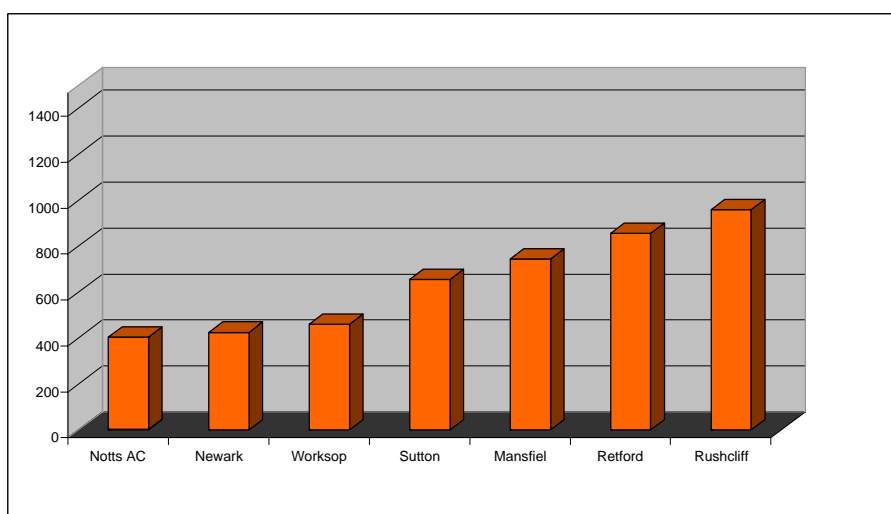

Notts Mini League Cross Country

Kings Park Retford

Sunday 27th November 2011

index of pages

1. 1 Chart showing overall Scores and dates
2. 2 U11 Girls results
3. 3 U11 Boys Results
4. 4 U13 Girls results
5. 5 U13 Boys Results
6. 6 U15 Girls results
7. 7 U15 Boys Results
8. 8 Tables showing the overall years scores for clubs and Age groups

Overall Results after match 3

	Club	Points
1st	Notts AC	402
2nd	Newark AC	425
3rd	Worksop Harriers	460
4th	Sutton Harriers	655
5th	Mansfield Harriers	744
6th	Retford AC	855
7th	Rushcliffe AC	960

Results this Match

	Club	Points
1st	Notts AC	134
2nd	Newark AC	163
3rd	Worksop Harriers	149
4th	Sutton Harriers	238
5th	Mansfield Harriers	233
6th	Retford AC	246
7th	Rushcliffe AC	302

Overall results Graph

remember the winning team is the one with the lowest points.

Details of the Events 2011 -2012

1	Sunday 18th September 2011	Notts Mini League Cross Country 1	Ashfield School-Kirkby in Ashfield Sutton
2	Sunday 16th October 2011	Notts Mini League Cross Country 2	Bilborough Parks adj:- Harvey Hadden Nottm
3	Sunday 27th November 2011	Notts Mini League Cross Country 3	Kings Park Retford Retford
4	Sunday 18th December 2011	Notts Mini League Cross Country 4	Worksop College Worksop
5	Sunday 26th February 2011	Notts Mini League Cross Country 5	Grove Leisure Centre (Balderton) Newark