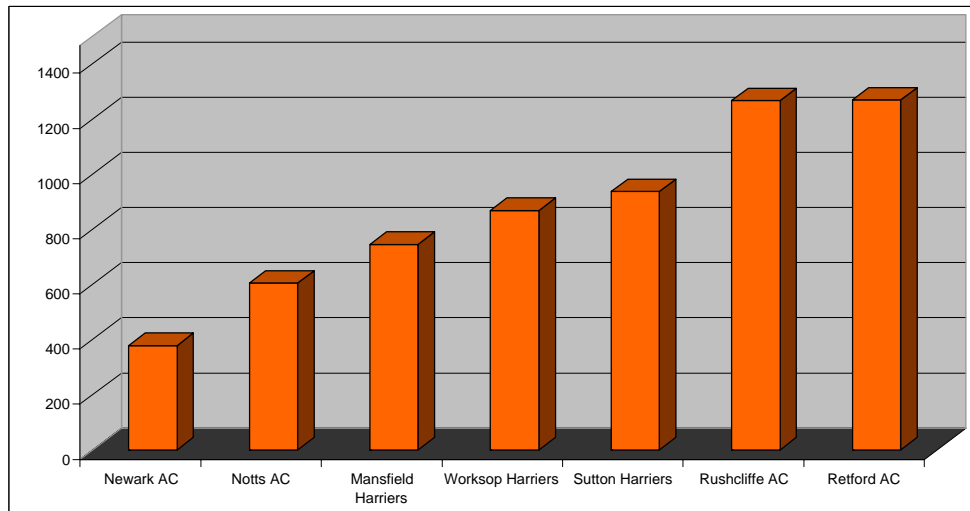

Notts Mini League Cross Country

Worksop

19th December 2010

Results this Match

		Points
1st	Newark AC	74
2nd	Notts AC	166
3rd	Mansfield Harriers	174
4th	Worksop Harriers	188
5th	Sutton Harriers	235
7th	Retford AC	255
6th	Rushcliffe AC	265

Overall Results after match 4

	Club	Points
1st	Newark AC	379
2nd	Notts AC	605
3rd	Mansfield Harriers	745
4th	Worksop Harriers	868
5th	Sutton Harriers	937
6th	Rushcliffe AC	1267
7th	Retford AC	1269

Overall results Graph

remember the winning team is the one with the lowest points.

Details of Events

1	19th September 2010	Notts Mini League Cross Country 1	Ashfield School-Kirkby in Ashfield
2	17th October 2010	Notts Mini League Cross Country 2	Rushcliffe Country Park
3	28th November 2010	Notts Mini League Cross Country 3	Grove Leisure Centre (Balderton)
4	19th December 2010	Notts Mini League Cross Country 4	Worksop
5	13th February 2011	Notts Mini League Cross Country 5	Grove Leisure Centre (Balderton)