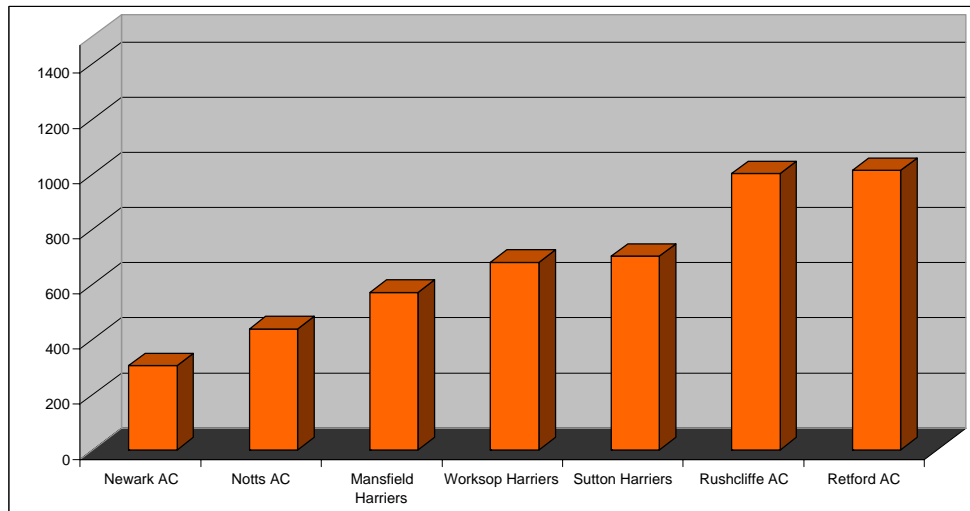

Notts Mini League Cross Country

Grove Leisure Centre (Balderton)

28th November 2010

Results this Match

		Points
1st	Newark AC	91
2nd	Notts AC	154
3rd	Mansfield Harriers	185
4th	Worksop Harriers	226
5th	Sutton Harriers	269
6th	Rushcliffe AC	310
7th	Retford AC	327

Overall Results after match 3

	Club	Points
1st	Newark AC	305
2nd	Notts AC	439
3rd	Mansfield Harriers	571
4th	Worksop Harriers	680
5th	Sutton Harriers	702
6th	Rushcliffe AC	1002
7th	Retford AC	1014

Overall results Graph

remember the winning team is the one with the lowest points.

Details of Events

1	19th September 2010	Notts Mini League Cross Country 1	Ashfield School-Kirkby in Ashfield
2	17th October 2010	Notts Mini League Cross Country 2	Rushcliffe Country Park
3	28th November 2010	Notts Mini League Cross Country 3	Grove Leisure Centre (Balderton)
4	19th December 2010	Notts Mini League Cross Country 4	Worksop
5	13th February 2011	Notts Mini League Cross Country 5	Grove Leisure Centre (Balderton)