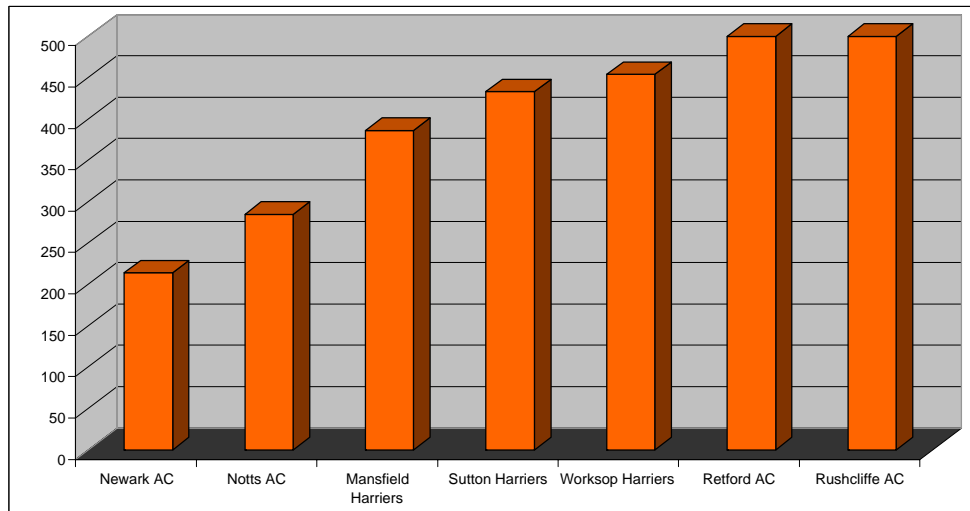

Notts Mini League Cross Country

Rushcliffe Country Park

17th October 2010

Results this Match

		Points
1st	Newark AC	110
2nd	Notts AC	139
3rd	Sutton Harriers	218
4th	Mansfield Harriers	223
5th	Worksop Harriers	236
6th	Retford AC	353
7th	Rushcliffe AC	354

Overall Results after match 2

	Club	Points
1st	Newark AC	214
2nd	Notts AC	285
3rd	Mansfield Harriers	386
4th	Sutton Harriers	433
5th	Worksop Harriers	454
6th	Retford AC	687
7th	Rushcliffe AC	692

Overall results Graph

remember the winning team is the one with the lowest points.

Details of Events

1	19th September 2010	Notts Mini League Cross Country 1	Ashfield School-Kirkby in Ashfield
2	17th October 2010	Notts Mini League Cross Country 2	Rushcliffe Country Park
3	28th November 2010	Notts Mini League Cross Country 3	Berry Hill Park Mansfield
4	19th December 2010	Notts Mini League Cross Country 4	Worksop
5	27th February 2011	Notts Mini League Cross Country 5	Grove Leisure Centre (Newark)