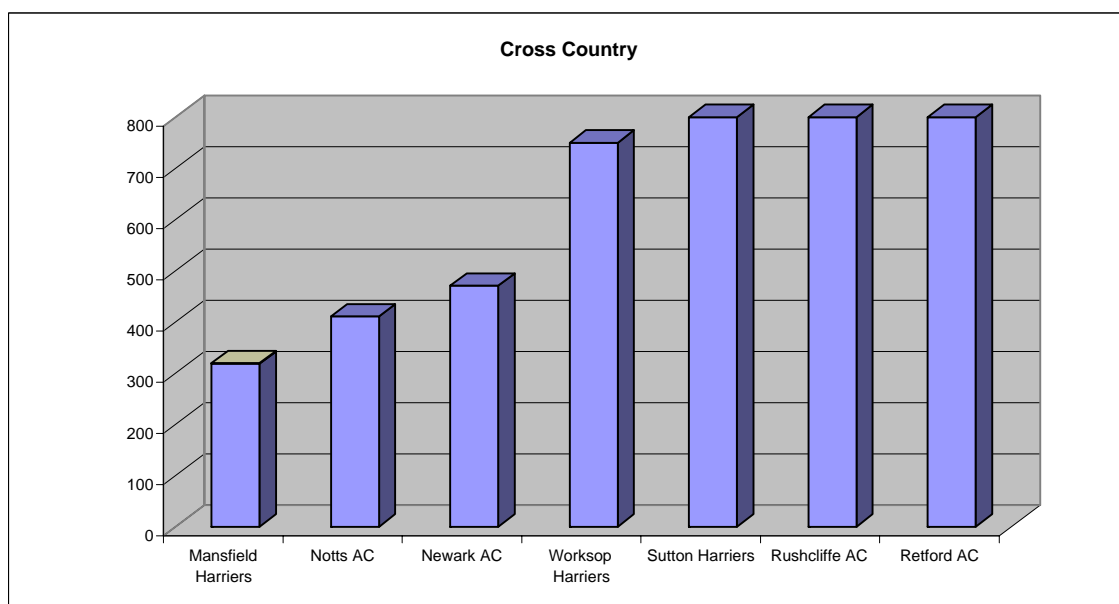

Notts Mini League Cross Country

Berry Hill Park Mansfield

13th December 2009

Overall Results after match 3

	Club	Points
1st	Mansfield Harriers	318
2nd	Notts AC	411
3rd	Newark AC	471
4th	Worksop Harriers	750
5th	Sutton Harriers	889
6th	Rushcliffe AC	1002
7th	Retford AC	1140