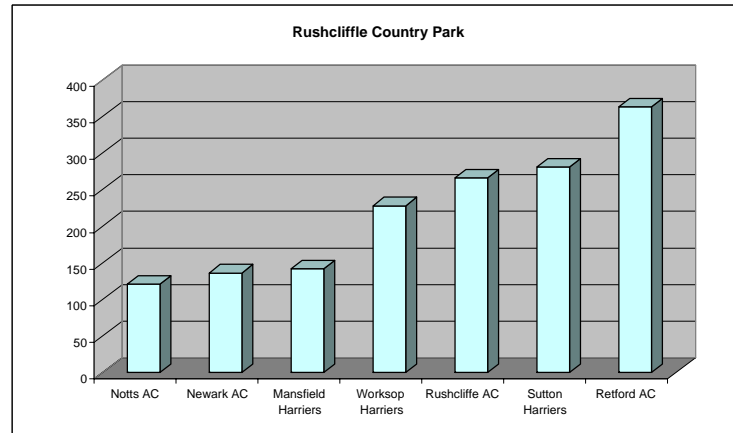

Overall Results for Rushcliffe Country Park

Overall placing 2008 / 2009

Mansfield Harriers	482
Notts AC	636
Newark AC	643
Worksop Harriers	1005
Sutton Harriers	1113
Rushcliffe AC	1285
Retford AC	1371

Overall placing 2008 / 2009