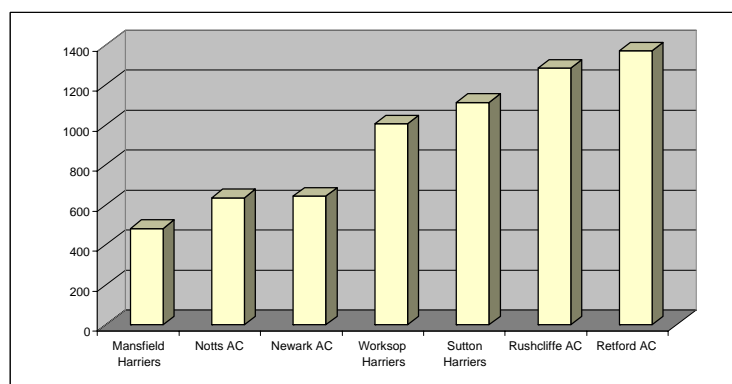

Overall Results for Rushcliffe Country Park

Overall placing 2008 / 2009

Mansfield Harriers	482
Notts AC	636
Newark AC	643
Worksop Harriers	1005
Sutton Harriers	1113
Rushcliffe AC	1285
Retford AC	1371

Overall placing 2008 / 2009