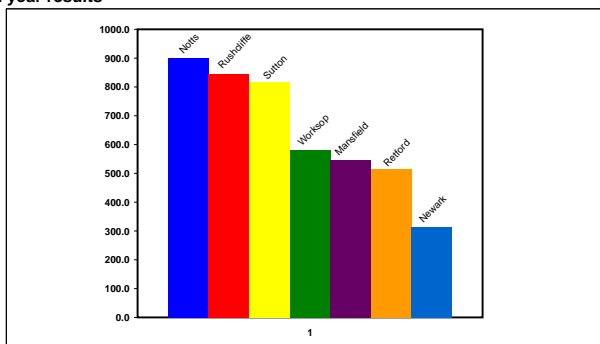

Cross Country Track and Field Sportshall
Nottinghamshire Mini League

web site:- www.notts-minileague.co.uk

Sat-22-Jul-17

Notts Mini League Match 4

Harvey Hadden

Nottingham

Index of Contents	page
overall results	1
AOM and Record Details	2
Timetable	3
U11 Girls	4 & 5
U11 Boys	6 & 7
U13 Girls	8 to 10
U13 Boys	11 & 12
U15 Girls	13 & 14
U15 Boys	15 & 16
U17 / U09	17
Day chart	18
Year Chart	19
Acknowledgements	20

Overall year results

Today's Overall results

Start Time   10:00   Finish time   02:45

Position	Number range	Club	Total Points	U11G		U11B		U13G		U13B		U15G		U15B	
1st	801-899	Notts	225.0	24	4	31	2	41	3	49	1	36	3	44	2
2nd	301-399	Rushcliffe	226.0	36	1	35	1	44	1	36	3	33	4	42	3
3rd=	401-499	Worksop	126.0	9	7	20	5	16	7	29	4	28	5	24	4
3rd=	501-599	Sutton	211.5	24.5	3	29	3	26	4	48	2	38	2	46	1
5th	601-699	Retford	109.0	20	5	28	4	43	2	7	7	11	6	0	7
6th	01-99	Mansfield	128.0	34	2	11	7	24	6	13	5	42	1	4	6
7th	101-199	Newark	84.5	12.5	6	13	6	25	5	10	6	7	7	17	5
				Points	Position	Points	Position	Points	Position	Points	Position	Points	Position	Points	Position

After   44

Events Recorded

Athletes Competing   268

Number of races   74

Number of results recorded   693

Years Overall results after Match 4

Overall	U 11 Girls		U11 Boys		U13 Girls		U13 Boys		U 15 Girls		U15 Boys		
Notts	900.0	Rushcliffe	143.5	Rushcliffe	147.0	Notts	175.5	Notts	191.0	Notts	165.5	Sutton	177.0
Rushcliffe	844.0	Mansfield	131.0	Sutton	109.0	Rushcliffe	161.0	Sutton	155.5	Sutton	164.0	Notts	168.5
Sutton	816.0	Sutton	106.0	Notts	103.0	Retford	158.0	Rushcliffe	151.5	Mansfield	157.0	Rushcliffe	155.0
Worksop	578.5	Notts	96.5	Retford	103.0	Sutton	104.5	Worksop	118.0	Worksop	133.5	Worksop	106.5
Mansfield	544.5	Retford	86.0	Worksop	88.0	Mansfield	96.5	Retford	91.0	Rushcliffe	86.0	Newark	60.0
Retford	515.0	Worksop	49.5	Mansfield	56.0	Newark	87.5	Mansfield	81.0	Newark	43.0	Retford	41.0
Newark	312.0	Newark	34.5	Newark	44.0	Worksop	83.0	Newark	43.0	Retford	36.0	Mansfield	23.0

Athletes Please note

2017 Mini League Track and Field Events

Notts Mini League Match 1	Sun-07-May-17	Harvey Hadden	Nottingham
Notts Mini League Match 2	Sun-11-Jun-17	Bingham	Toothill School Bingham
Notts Mini League Match 3	Sat-01-Jul-17	Ashfield School	Kirkby in Ashfield
Notts Mini League Match 4	Sat-22-Jul-17	Harvey Hadden	Nottingham
Half year selection Meeting	Wed-26-Jul-17	Team Managers	Mansfield Wodhouse
Mini League Intercounties	Sat-09-Sep-17	Pingles Stadium	Nuneaton