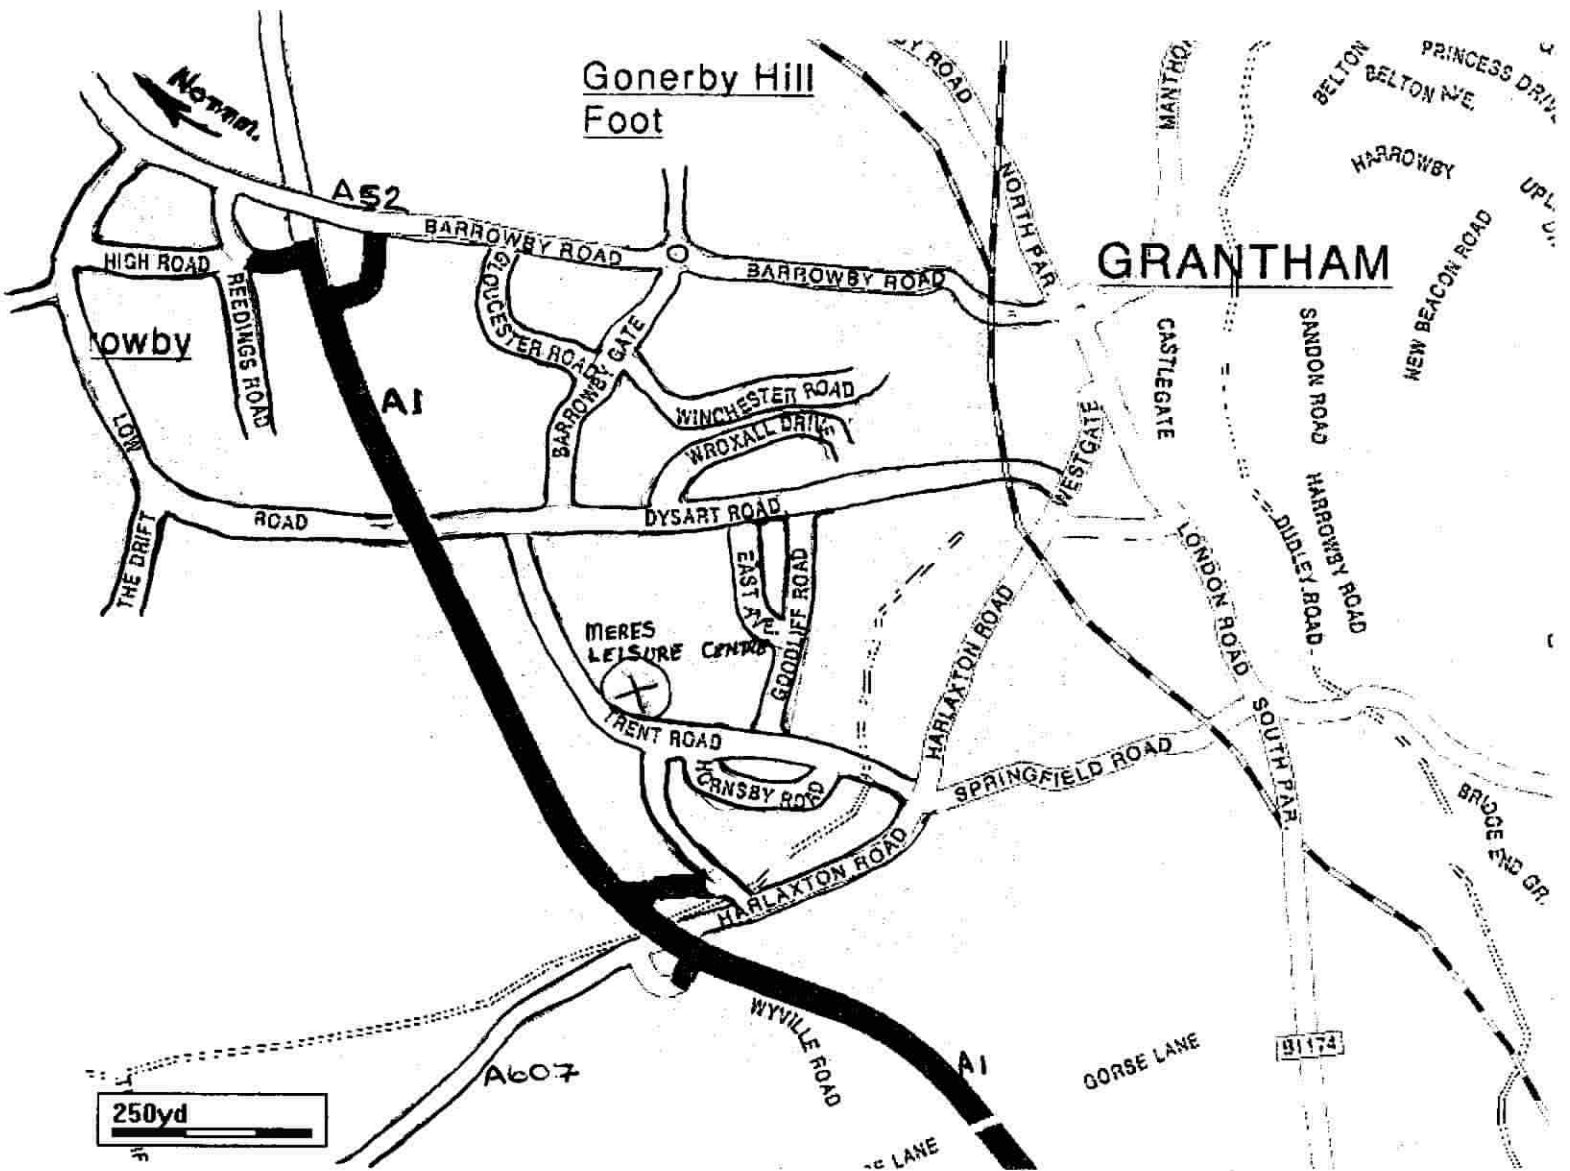

The Grantham Meres Leisure Centre, Grantham

The Grantham Meres Leisure Centre
Trent road
Grantham
Lincolnshire
NG31 7XQ
Tel 01476 581930
e-mail: grantham@leisureconnection.co.uk

Directions to go with the map if traveling from Nottm / Bingham on the A52

- When approaching Grantham you cross over the A1
- Go to the next island
- Turn right into Barrowby Gate (Sign posted Leisure Centre or similar)
- Then at the "T" junction with Dysart Rd
- Turn Right
- Then straight away turn left into Trent road
- After a few hundred metres the Meres Leisure centre is on the left
- The sports hall balcony is up the stairs on the first floors
- Where you will find someone from Nottm Ticking of the Names