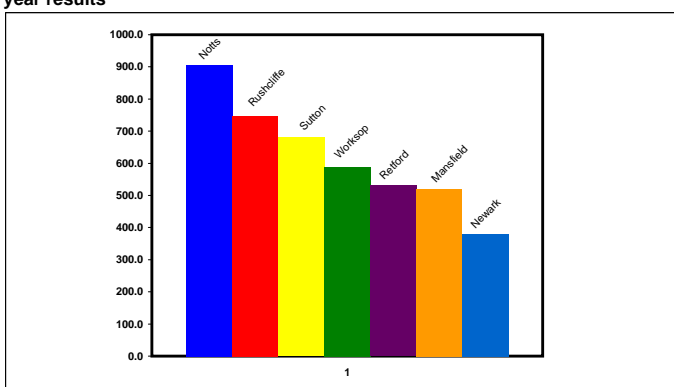

Cross Country Track and Field Sportshall
Nottinghamshire Mini League

web site:- www.notts-minileague.co.uk

Sun-03-Jul-16

Notts Mini League Match 4

Harvey Hadden

Nottingham

Index of Contents	page
overall results	1
AOM and Record Details	2
Timetable	3
U11 Girls	4 & 5
U11 Boys	6 & 7
U13 Girls	8 to 10
U13 Boys	11 & 12
U15 Girls	13 & 14
U15 Boys	15 & 16
U17 / U11	17
Day chart	18
Year Chart	19
Acknowledgements	20

Overall year results

Today's Overall results

Start Time 10:00 Finish time 02:45

Position	Number range	Club	Total Points	U11G		U11B		U13G		U13B		U15G		U15B	
1st	801-899	Notts	248.0	36	2	40	1	38	3	45	2	39	3	50	1
2nd	301-399	Rushcliffe	196.0	38	1	34	2	23	6	46	1	27	5	28	4
3rd=	401-499	Worksop	174.0	25	4	31	3	38	3	32	4	22	6	26	5
3rd=	501-599	Sutton	174.0	7	7	16	5	39	1	34	3	42	2	36	3
5th	601-699	Retford	152.0	16	5	15	6	34	5	32	4	12	7	43	2
6th	01-99	Mansfield	142.0	29	3	22	4	39	1	7	7	45	1	0	7
7th	101-199	Newark	99.0	11	6	0	7	12	7	19	6	33	4	24	6
				Points	Position	Points	Position	Points	Position	Points	Position	Points	Position	Points	Position

After 44

Events Recorded

Athletes Competing 240

Number of races 80

Number of results recorded 967

Years Overall results after 4 match

Overall	U 11 Girls		U11 Boys		U13 Girls		U13 Boys		U 15 Girls		U15 Boys	
Notts 905.5	Rushcliffe 145.5	Notts 150.0	Sutton 154.0	Rushcliffe 160.5	Mansfield 159.5	Notts 172.5						
Rushcliffe 746.0	Notts 138.0	Rushcliffe 123.0	Mansfield 139.5	Notts 155.0	Notts 151.0	Sutton 157.0						
Sutton 680.5	Mansfield 100.5	Worksop 97.0	Notts 139.0	Sutton 128.0	Sutton 148.0	Retford 152.0						
Worksop 588.5	Worksop 76.0	Mansfield 79.0	Worksop 134.5	Worksop 118.5	Newark 114.0	Rushcliffe 114.0						
Retford 531.0	Retford 56.5	Retford 68.0	Retford 109.5	Retford 100.0	Rushcliffe 103.0	Newark 88.5						
Mansfield 520.5	Newark 51.0	Sutton 59.0	Rushcliffe 100.0	Newark 73.0	Worksop 91.5	Worksop 71.0						
Newark 379.0	Sutton 34.5	Newark 7.0	Newark 45.5	Mansfield 31.0	Retford 45.0	Mansfield 11.0						

Athletes Please note

2016 Mini League Track and Field Events

Half year selection Meeting
Mini League Intercounties

Wed-20-Jul-16
Sat-10-Sep-16

Team Managers
Pingles Stadium

Mansfield Wodhouse
Nuneaton