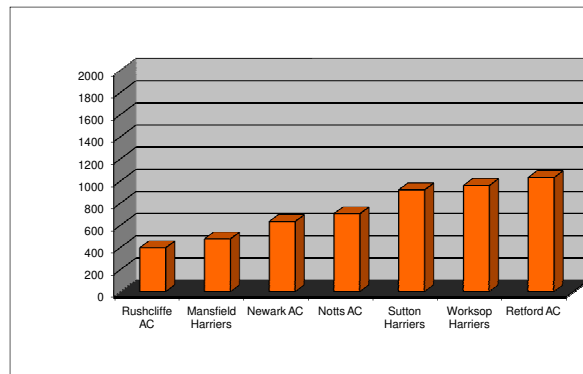

Notts Mini League Cross Country 3

Grove Road (Balderton)

Newark Start Time (1.30 pm) Permit No CC2022/0466

Sunday 13-November-2022

index of sections

1. 1 Front Page showing overall Scores and dates
2. 2 U11 Girls results
3. 3 U11 Boys Results
4. 4 U13 Girls results
5. 5 U13 Boys Results
6. 6 U15 Girls results
7. 7 U15 Boys Results
8. 8 Tables showing the overall years scores for clubs and Age groups

Overall Results after match 3

	Club	Points
1st	Rushcliffe AC	395
2nd	Mansfield Harriers	477
3rd	Newark AC	634
4th	Notts AC	704
5th	Sutton Harriers	920
6th	Worksop Harriers	959
7th	Retford AC	1031

Results Match 3

	Club	Points
1st	Rushcliffe AC	117
2nd	Mansfield Harriers	154
3rd	Notts AC	171
4th	Newark AC	223
5th	Sutton Harriers	340
6th	Worksop Harriers	363
7th	Retford AC	393

Number of Athletes competing 164

Overall results Graph

remember the winning team is the one with the lowest points.

Notts Mini League Cross Country 2022 - 2023

1	Sunday 25 September 2022	Notts Mini League Cross Country 1 Kings Park Retford Retford (11am)
2	Sunday 23 October 2022	Notts Mini League Cross Country 2 Rushcliffe Country Park Rushcliffe (11am)
3	Sunday 13 November 2022	Notts Mini League Cross Country 3 Grove Road (Balderton) Newark (1.30 pm)
4	Sunday 18 December 2022	Notts Mini League Cross Country 4 Worksop College Worksop (11am)
5	Sunday 12 February 2023	Notts Mini League Cross Country 5 Berry Hill Park. Mansfield (11am)

Please remember that for the end of year individual scores, this is calculated on the best 4 out of the 5 race meetings